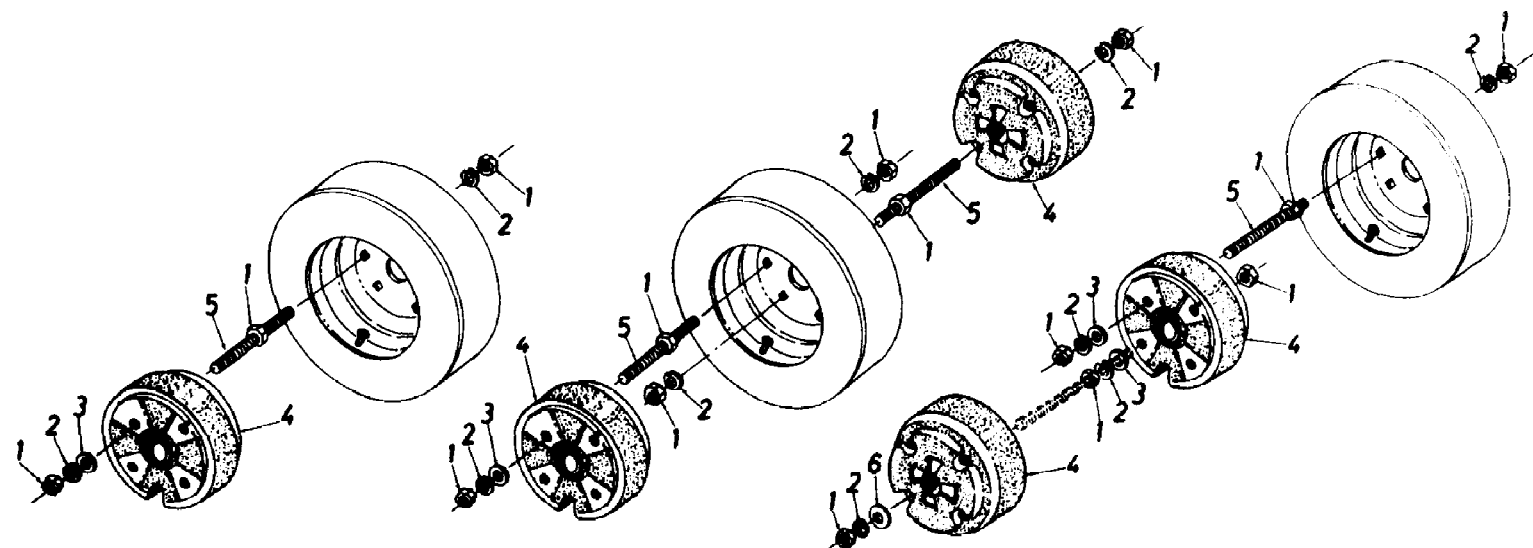

190-784-190 Wheel Weights (1993)
50 LB. Wheel Weights

190-784-190 Wheel Weights (1993)
50 LB. Wheel Weights

Page 2 of 2

Ref #	Part Number	Qty	S/P/F	Description
1	712-0206	12	S	Hex Nut 1/2-13 Thd.
2	736-0921	8	S	Lock Wash. 1/2" I.D.
3	736-0192	4	S	FI-Wash. .53" I.D. x .93" O.D.
4	723-0366	2		Wheel Weight
5	711-0543	4		Rod Threaded 1/2-13 x 9.5" Lg.
6	736-0180	4	S	FI-Wash. .5" I.D. x 2.0" O.D.